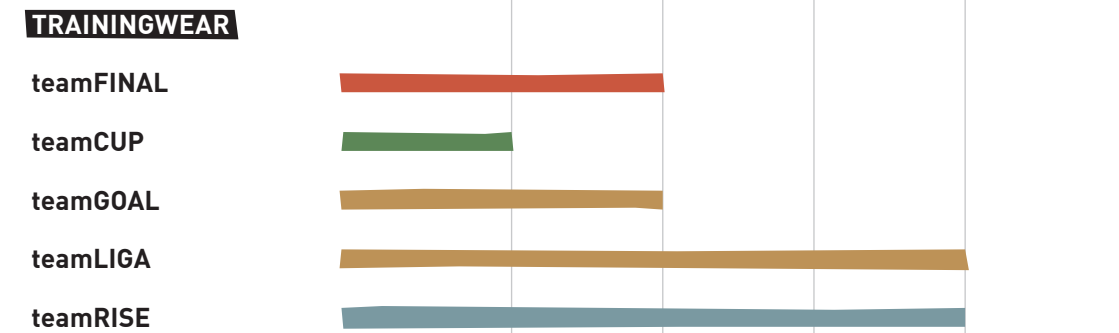

TRAININGWEAR