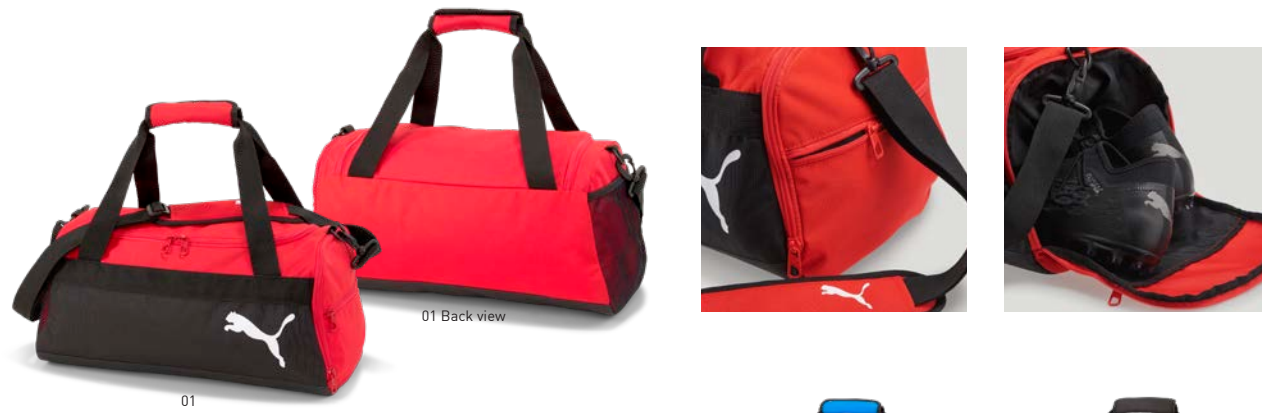

076857 teamGOAL Teambag S

100% Polyester

076857 | 46 x 23 x 24 cm | 24L

01 Puma Red-Puma Black | **02** Electric Blue Lemonade-Puma Black | **03** Puma Black

2023