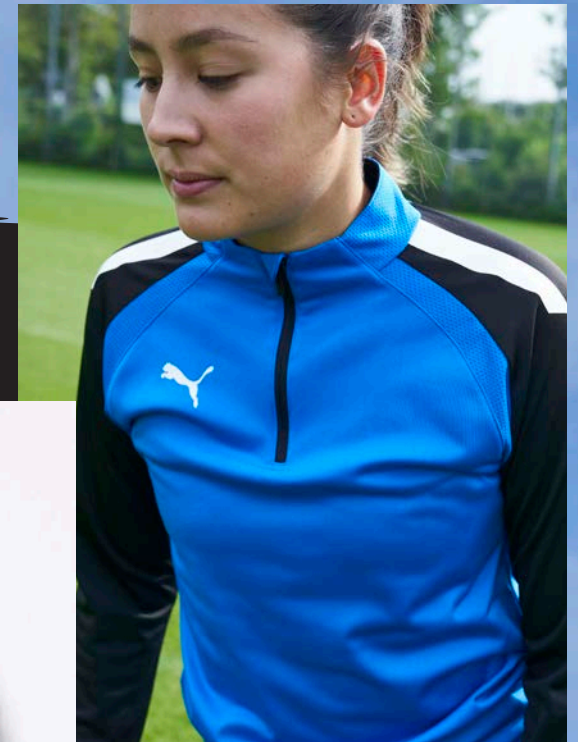

95% Polyester, 5% Silicon
041706 | XXS-XL
01 Puma Black

01

040014 Winter Players

85% Polyester, 10% Rubber, 5% Elastic
040014 | 4-12
01 Black-White

WOMEN

**MATCHWEAR
TRAININGWEAR
SIDELINE & CASUALS**

705081 teamCUP Jersey W