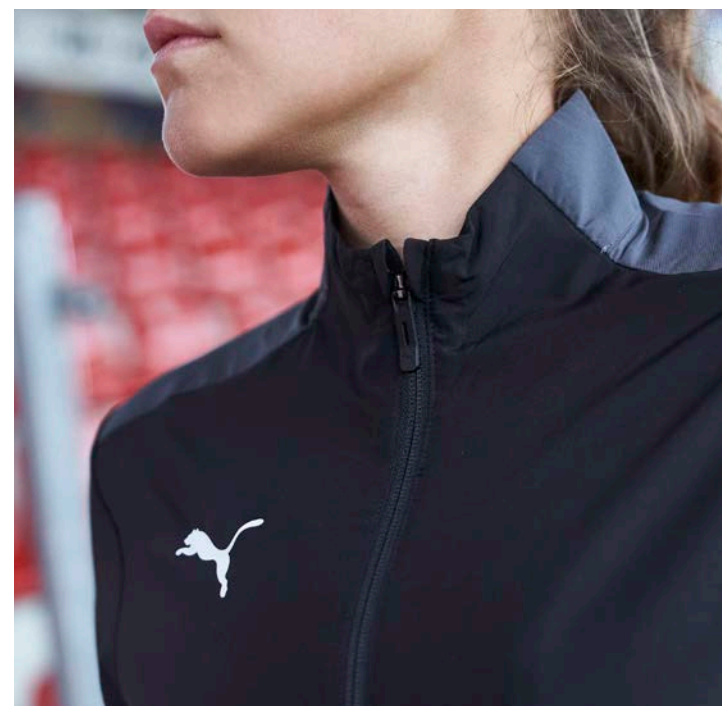

656938 teamGOAL Sideline Tee W

Regular Fit | 100% Polyester
656938 | XS-XXL
01 Puma Red-Chili Pepper | 02 Electric Blue Lemonade-Team Power Blue | 03 Puma Black-Asphalt | 05 Pepper Green-Power Green

2023

656936 teamGOAL Sideline Jacket W

Regular Fit | 100% Polyester
656936 | XS-XXL
01 Puma Red-Chili Pepper | 02 Electric Blue Lemonade-Team Power Blue | 03 Puma Black-Asphalt | 05 Pepper Green-Power Green

2023

656941 teamGOAL Sideline Pants W

Regular Fit | 100% Polyester
656941 | XS-XXL
03 Puma Black

2023

657085 teamGOAL Casuals Tee W

Regular Fit | 100% Cotton
657085 | XS-XXL
01 Puma Red | 02 Electric Blue Lemonade | 03 Puma Black | 33 Medium Gray Heather

2025

657086 teamGOAL Casuals Shorts W

Slim Fit | 32% Polyester, 68% Cotton-Terry
657086 | XS-XXL
03 Puma Black | 33 Medium Gray Heather

2025