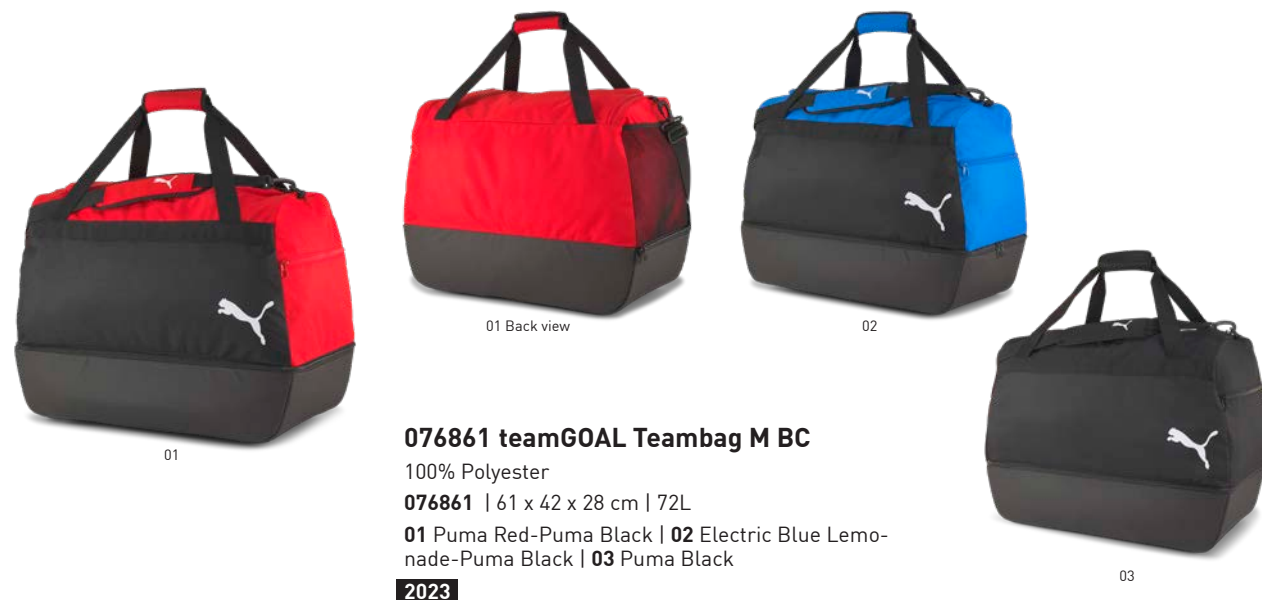

2023

077285 teamGOAL Teambag BC Jr

100% Polyester

077285 | 50 x 33 x 22 cm | 36L

03 Puma Black

2023

076861 teamGOAL Teambag M BC

100% Polyester