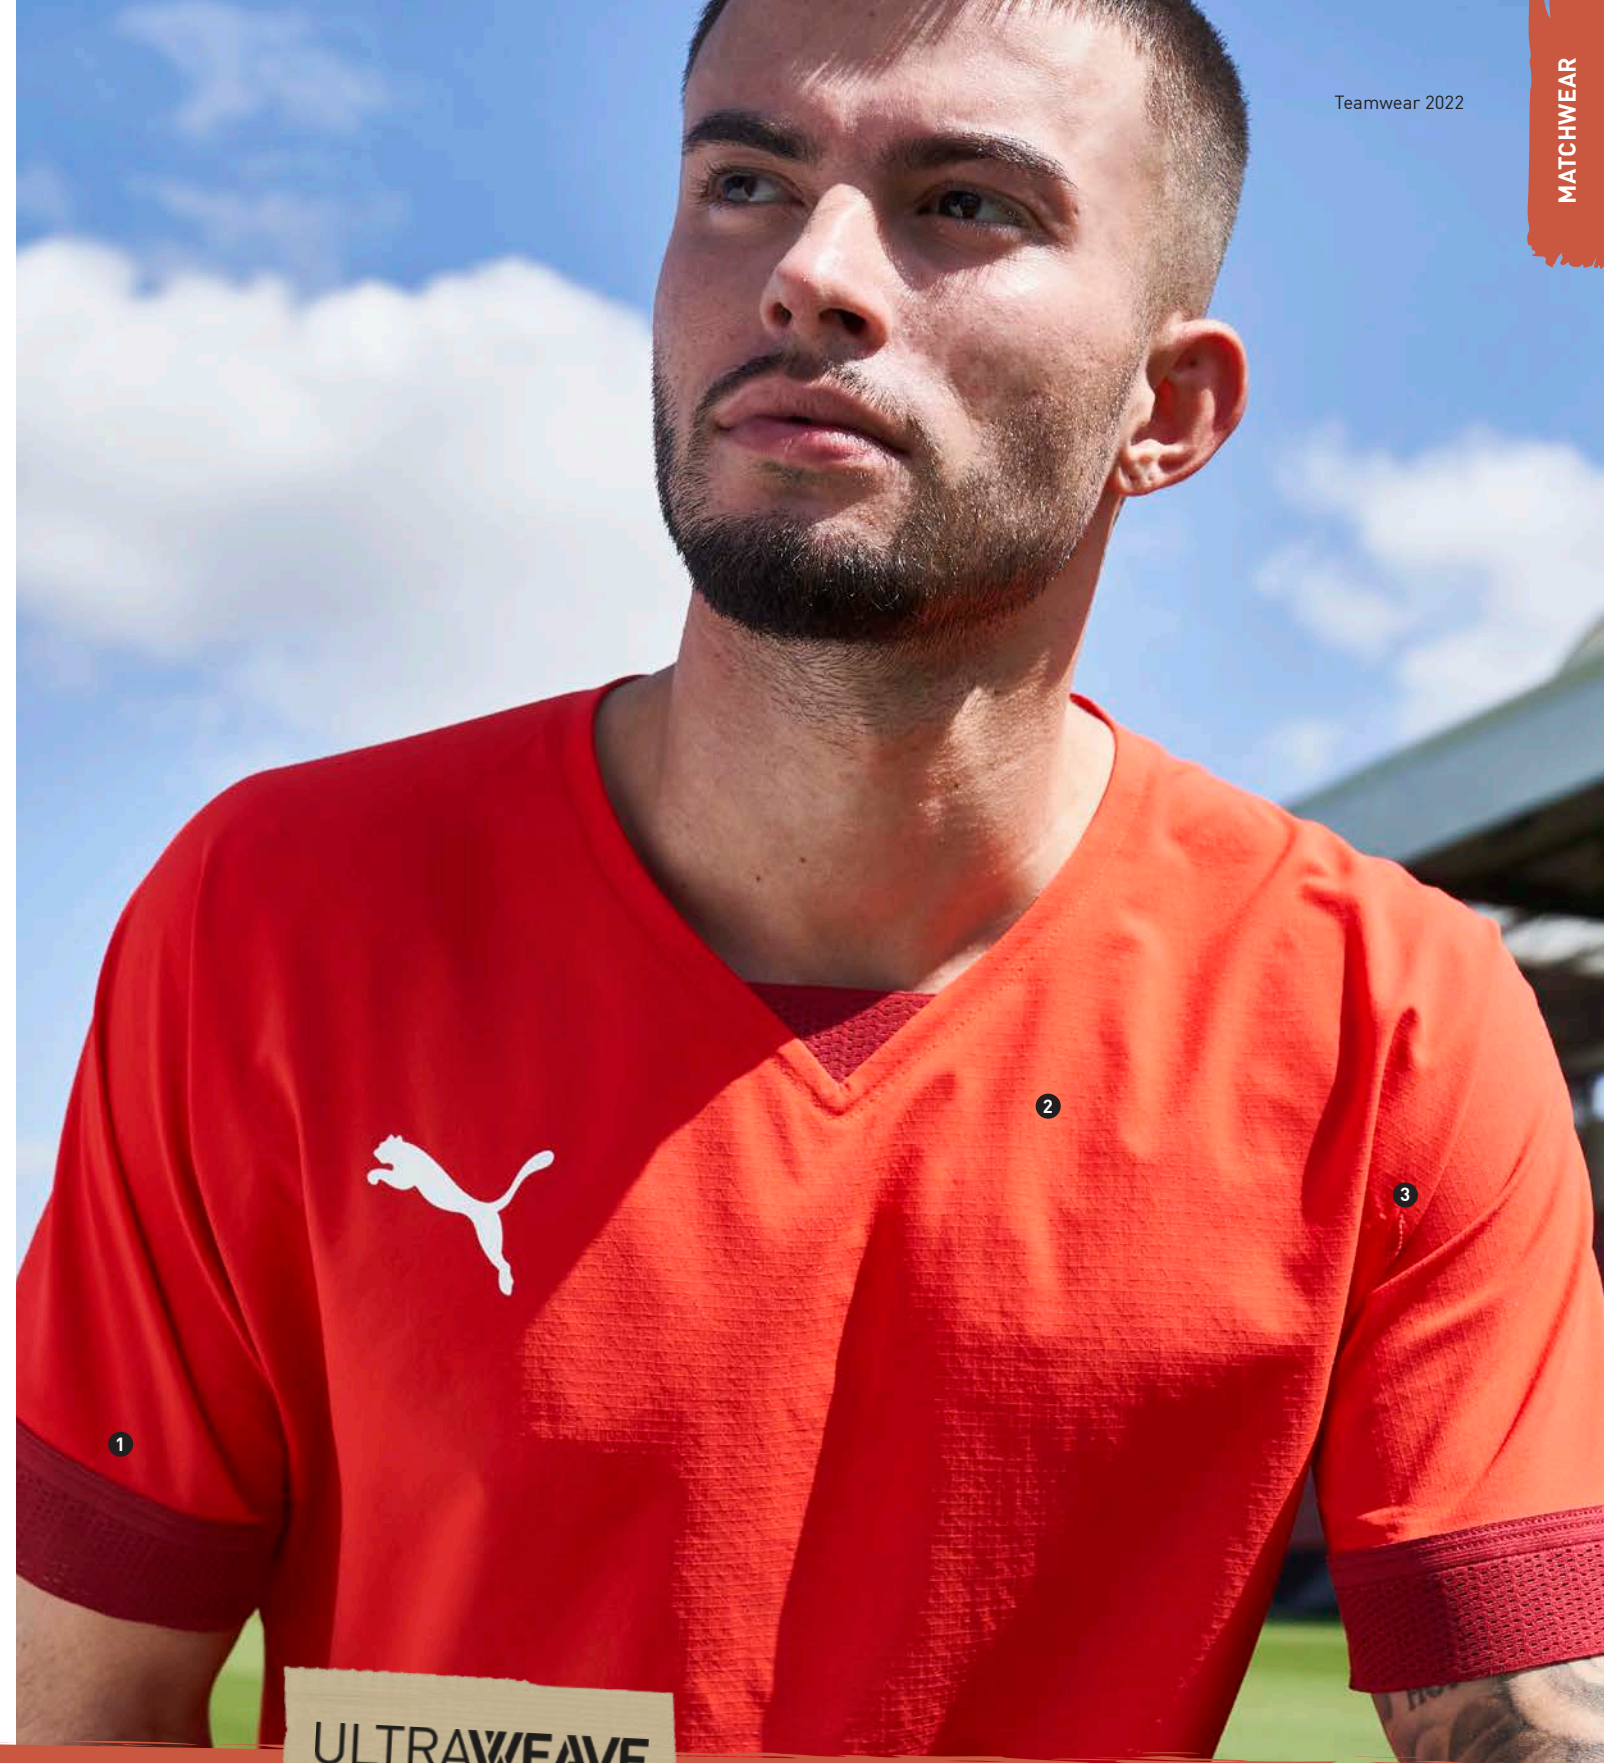

JERSEYS

ULTRAWEAWE

1 LIGHT TRIMS

The trims are designed to allow maximum customization and fit.

2 LIGHT FABRIC

The lightweight woven fabric minimizes the weight while the ripstop creates ultimate strength.

3 LIGHT SEAMS

The two-panel pattern reduces the amount of seams to decrease the overall weight and provide the highest level of comfort and aerodynamic.