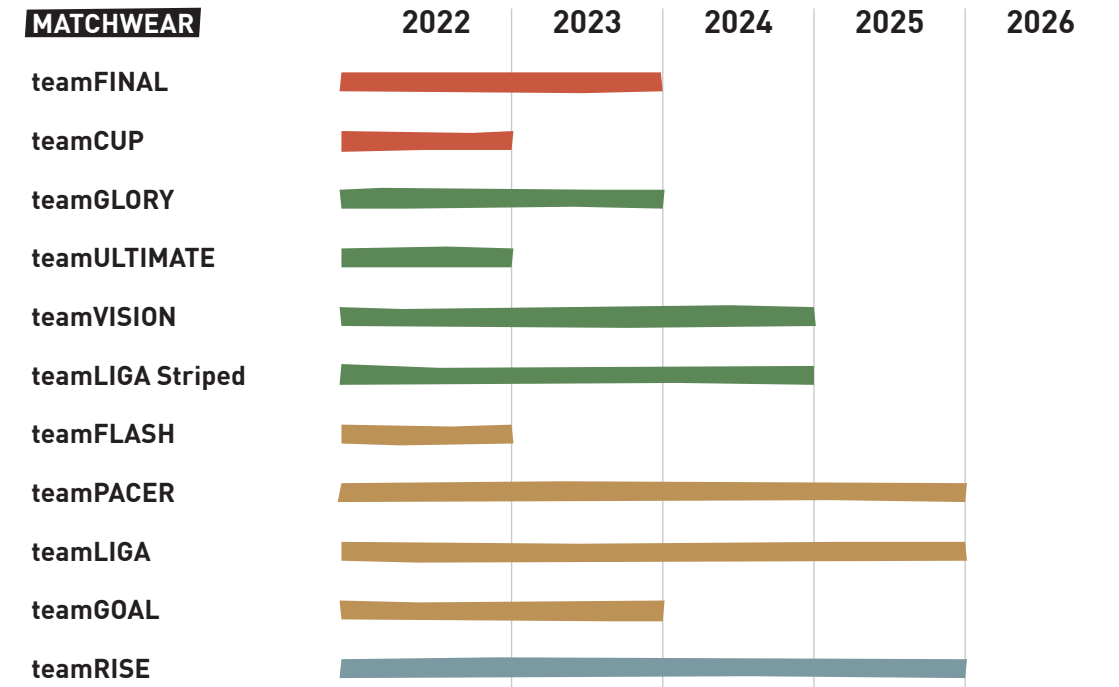

LIFECYCLES

MATCHWEAR