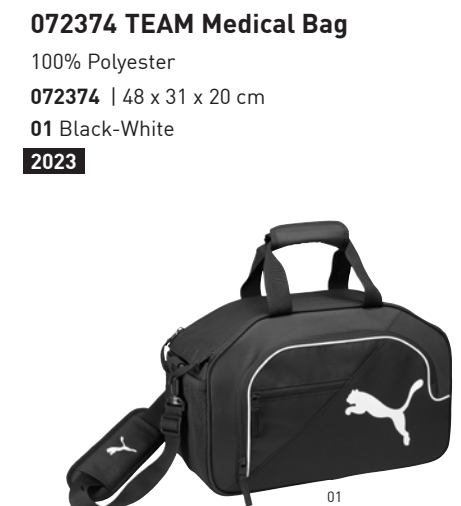

2023

076865 teamGOAL Wash Bag

100% Polyester
076865 | 22 x 15 x 10 cm | 3L
03 Puma Black

2023

076864 teamGOAL Shoe Bag

100% Polyester
076864 | OSFA
03 Puma Black

2023

072373 TEAM Trolley Bag

88% Polyester, 12% PU
072373 | 36 x 51 x 18.5 cm
01 Black

2023

072374 TEAM Medical Bag

100% Polyester
072374 | 48 x 31 x 20 cm
01 Black-White

2023

072376 TEAM Ballsack (16)

100% Polyester
072376 | 40.5 x 131 cm
01 Black-White