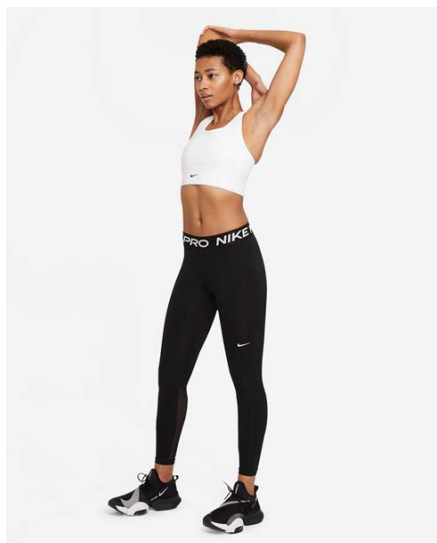

Women's 365 Tight

Жизненный цикл

Январь 2021 - Декабрь 2022

В наличии в

S - M - L - XL - 2XL

CZ9779-010
Черный /
(Белый)

Характеристики

- Эта модель выполнена из ткани, в составе которой содержится не менее 50% переработанного полиэстера
- Nike Dri-FIT technology helps you stay dry, comfortable and focused
- A wide, smooth mid-rise waistband feels supportive around your core
- Ventilated mesh panels along the back of the lower legs create airflow for breathability
- Tight fit for a body-hugging feel
- Mid rise

Экологичные материалы